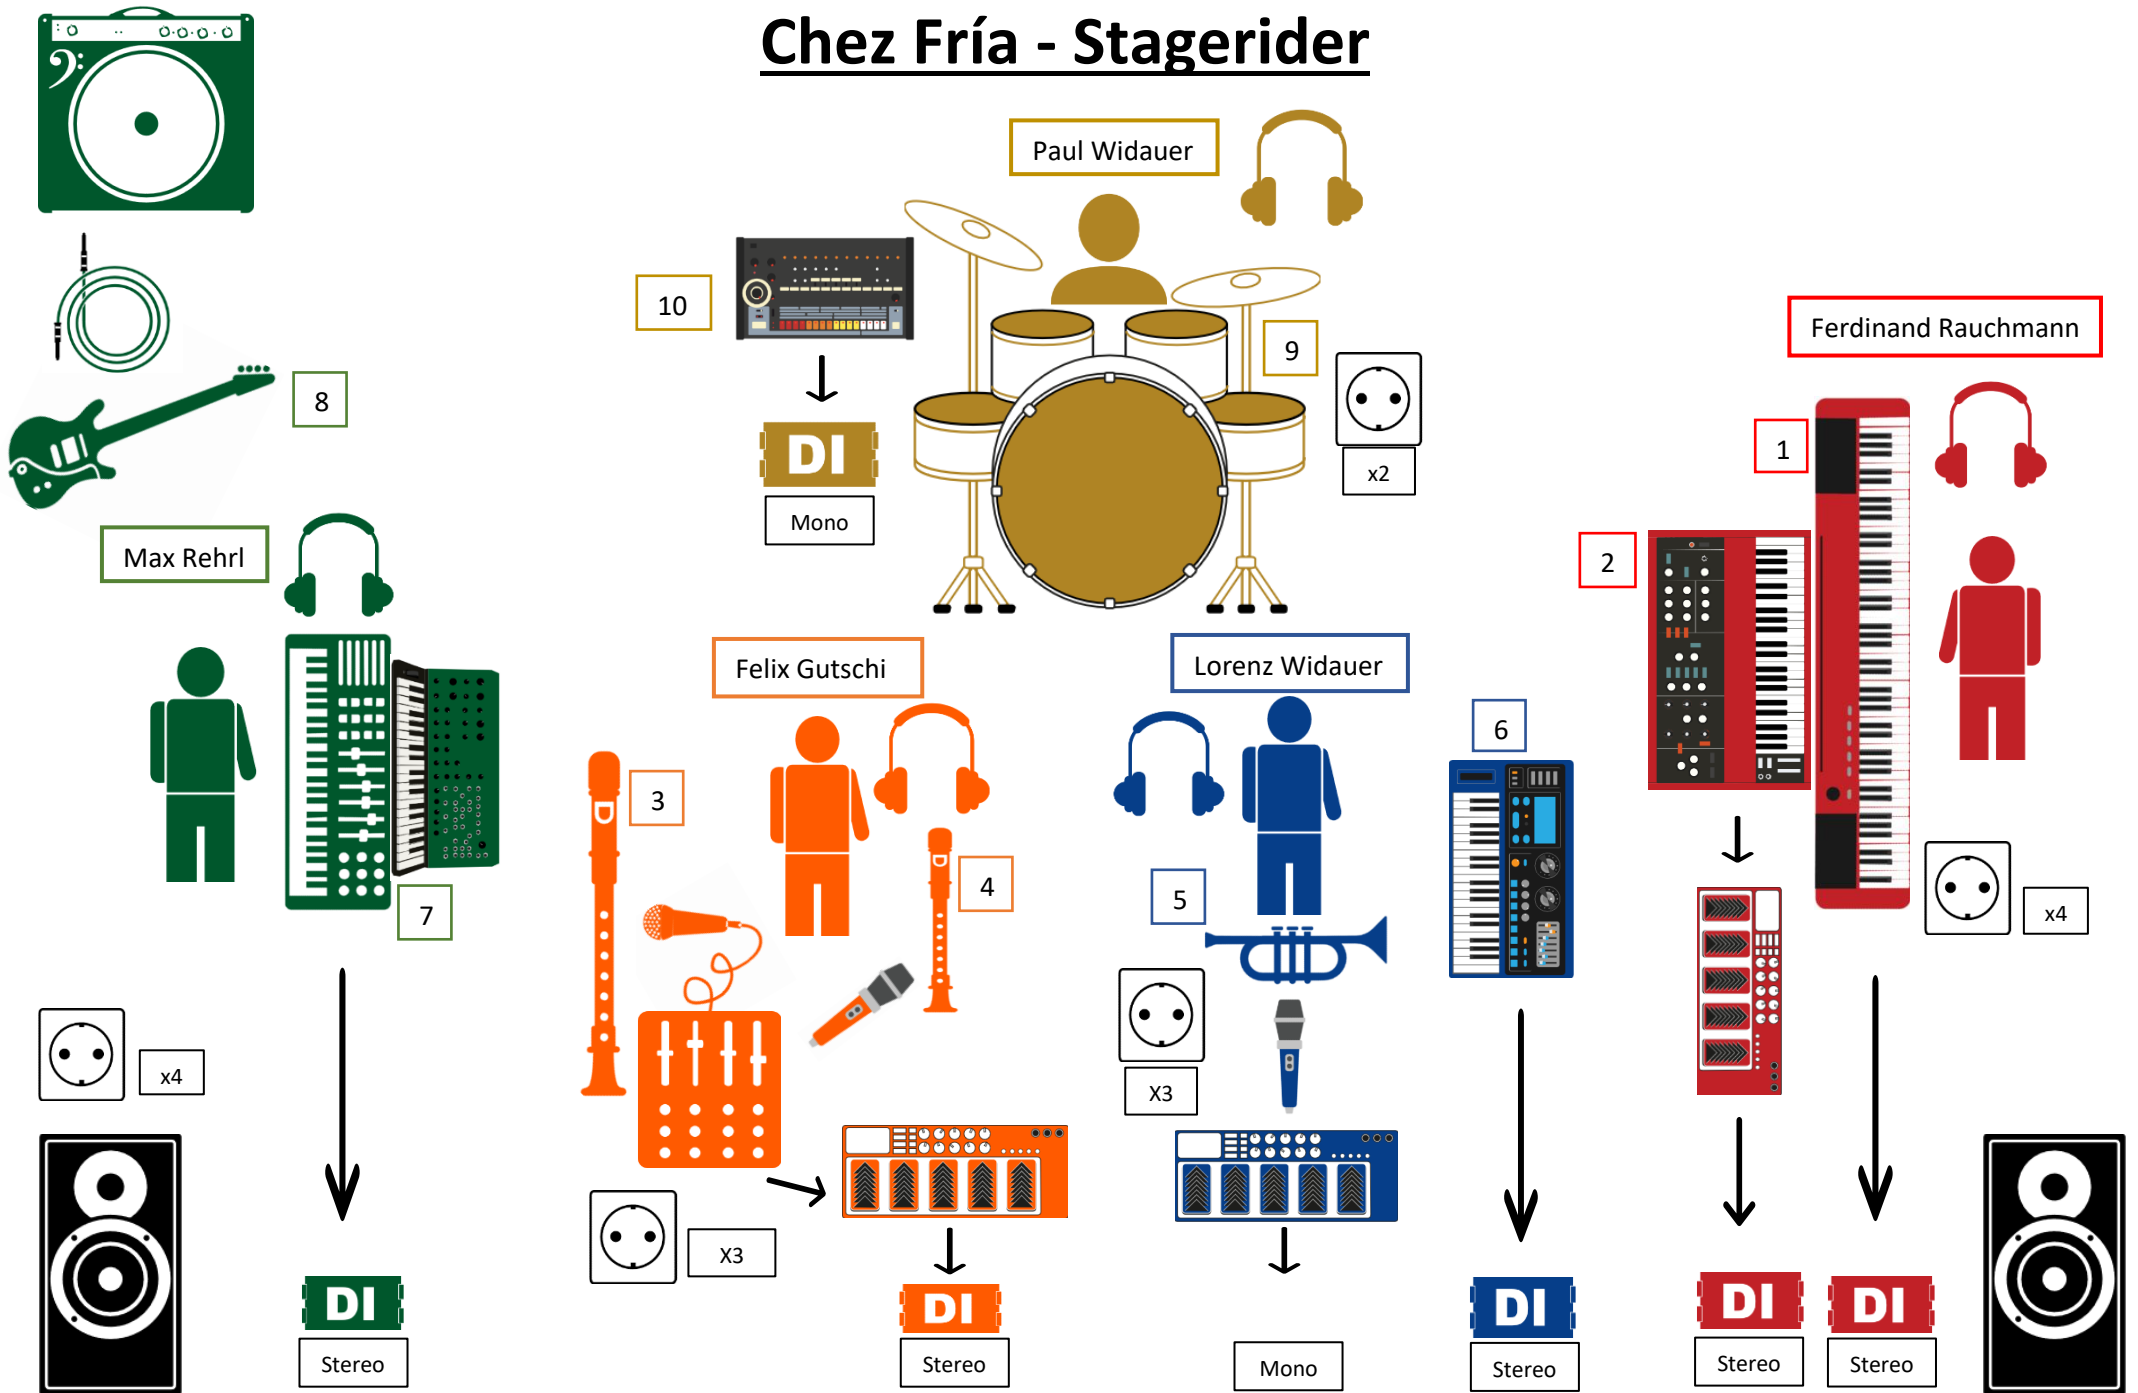

# Chez Fría - Stagerider

## Equipment:

	Instruments	Signal Flow	Output	Electricity (Plugs)
1	Keyboard Korg Sv1	2x Klinke -> DI Stereo ->	Stereo out	4x
2	Synthesizer Prophet 08	Prophet -> Pedalboard -> DI Stereo ->	Stereo out	
3	Recorder Paezold Bass	Körperschall-mic ->	Mixer -> Pedalboard -> DI Stereo ->	3x
4	Recorder Tenor	Mic ->		
5	Trumpet	Mic -> Pedalboard -> DI Mono ->	Mono out	2x
6	Synthesizer Microkorg	Microkorg -> DI stereo ->	Stereo out	
7	Korg Kronos Keyboard Moog Sub 37	Sub 37 -> Kronos -> DI Stereo ->	Stereo out	4x
8	E-Bass	E-Bass -> Bass amp ->	Bass amp (+DI)	
9	Drums	Snare	Mono out	2x
		Kick	Mono out	
		Tom	Mono out	
		Floor Tom	Mono out	
		Overheads	Stereo out	
10	Roland SPD-SX Sample Pad	SPD-SX -> DI Mono ->	Mono out	
In total:				
	<b>11 instruments</b>		<b>20 channels</b>	<b>16x</b>

## Microphones needed:

5x	Music Stand	5x	Foldback Channels Mono	1x	Trumpet Mic (f.e.: Shure SM57)
4x	Monitor Amplifier	5x	Headphone AMP	1x	Kickdrum Mic (f.e.: AKG D112)
1x	PA-System			1x	Snare Mic (f.e.: SHURE SM57)
2x	Keyboard Chair			2x	Tom Mic
5x	Stereo DI-Box			2x	Overhead Mic
1x	Mono DI-Box				
1x	Bass Amp				
1x	Mixer (20 Channels, 5 Foldback Channels )				